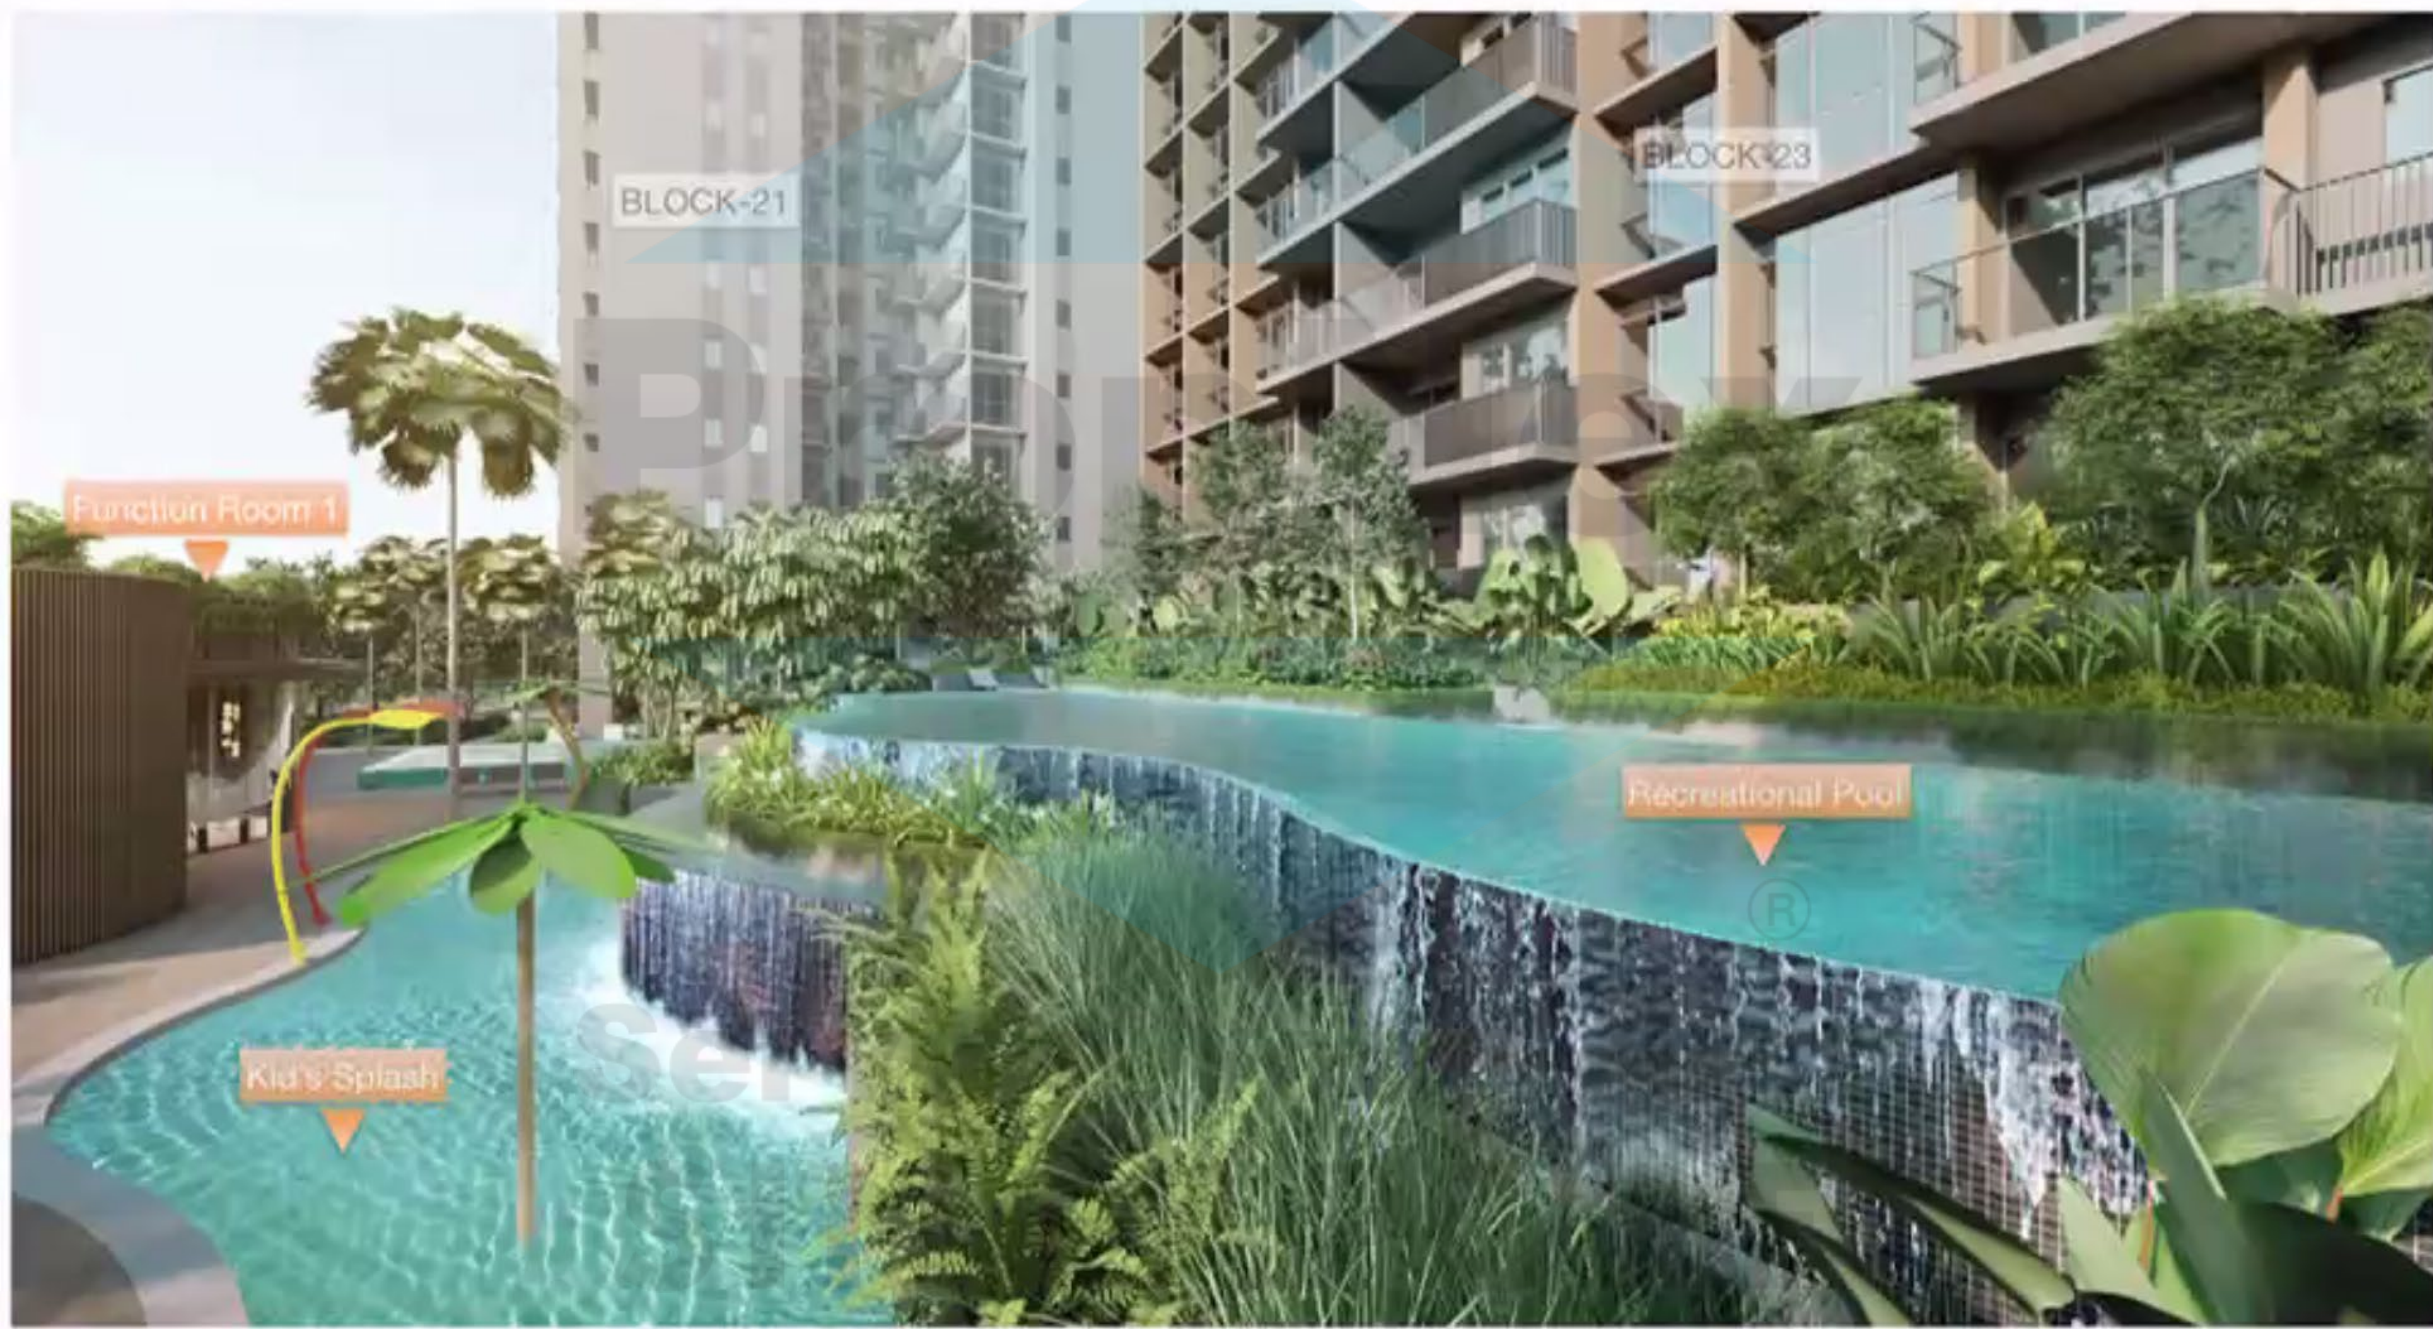

KID'S SPLASH | RECREATIONAL POOL